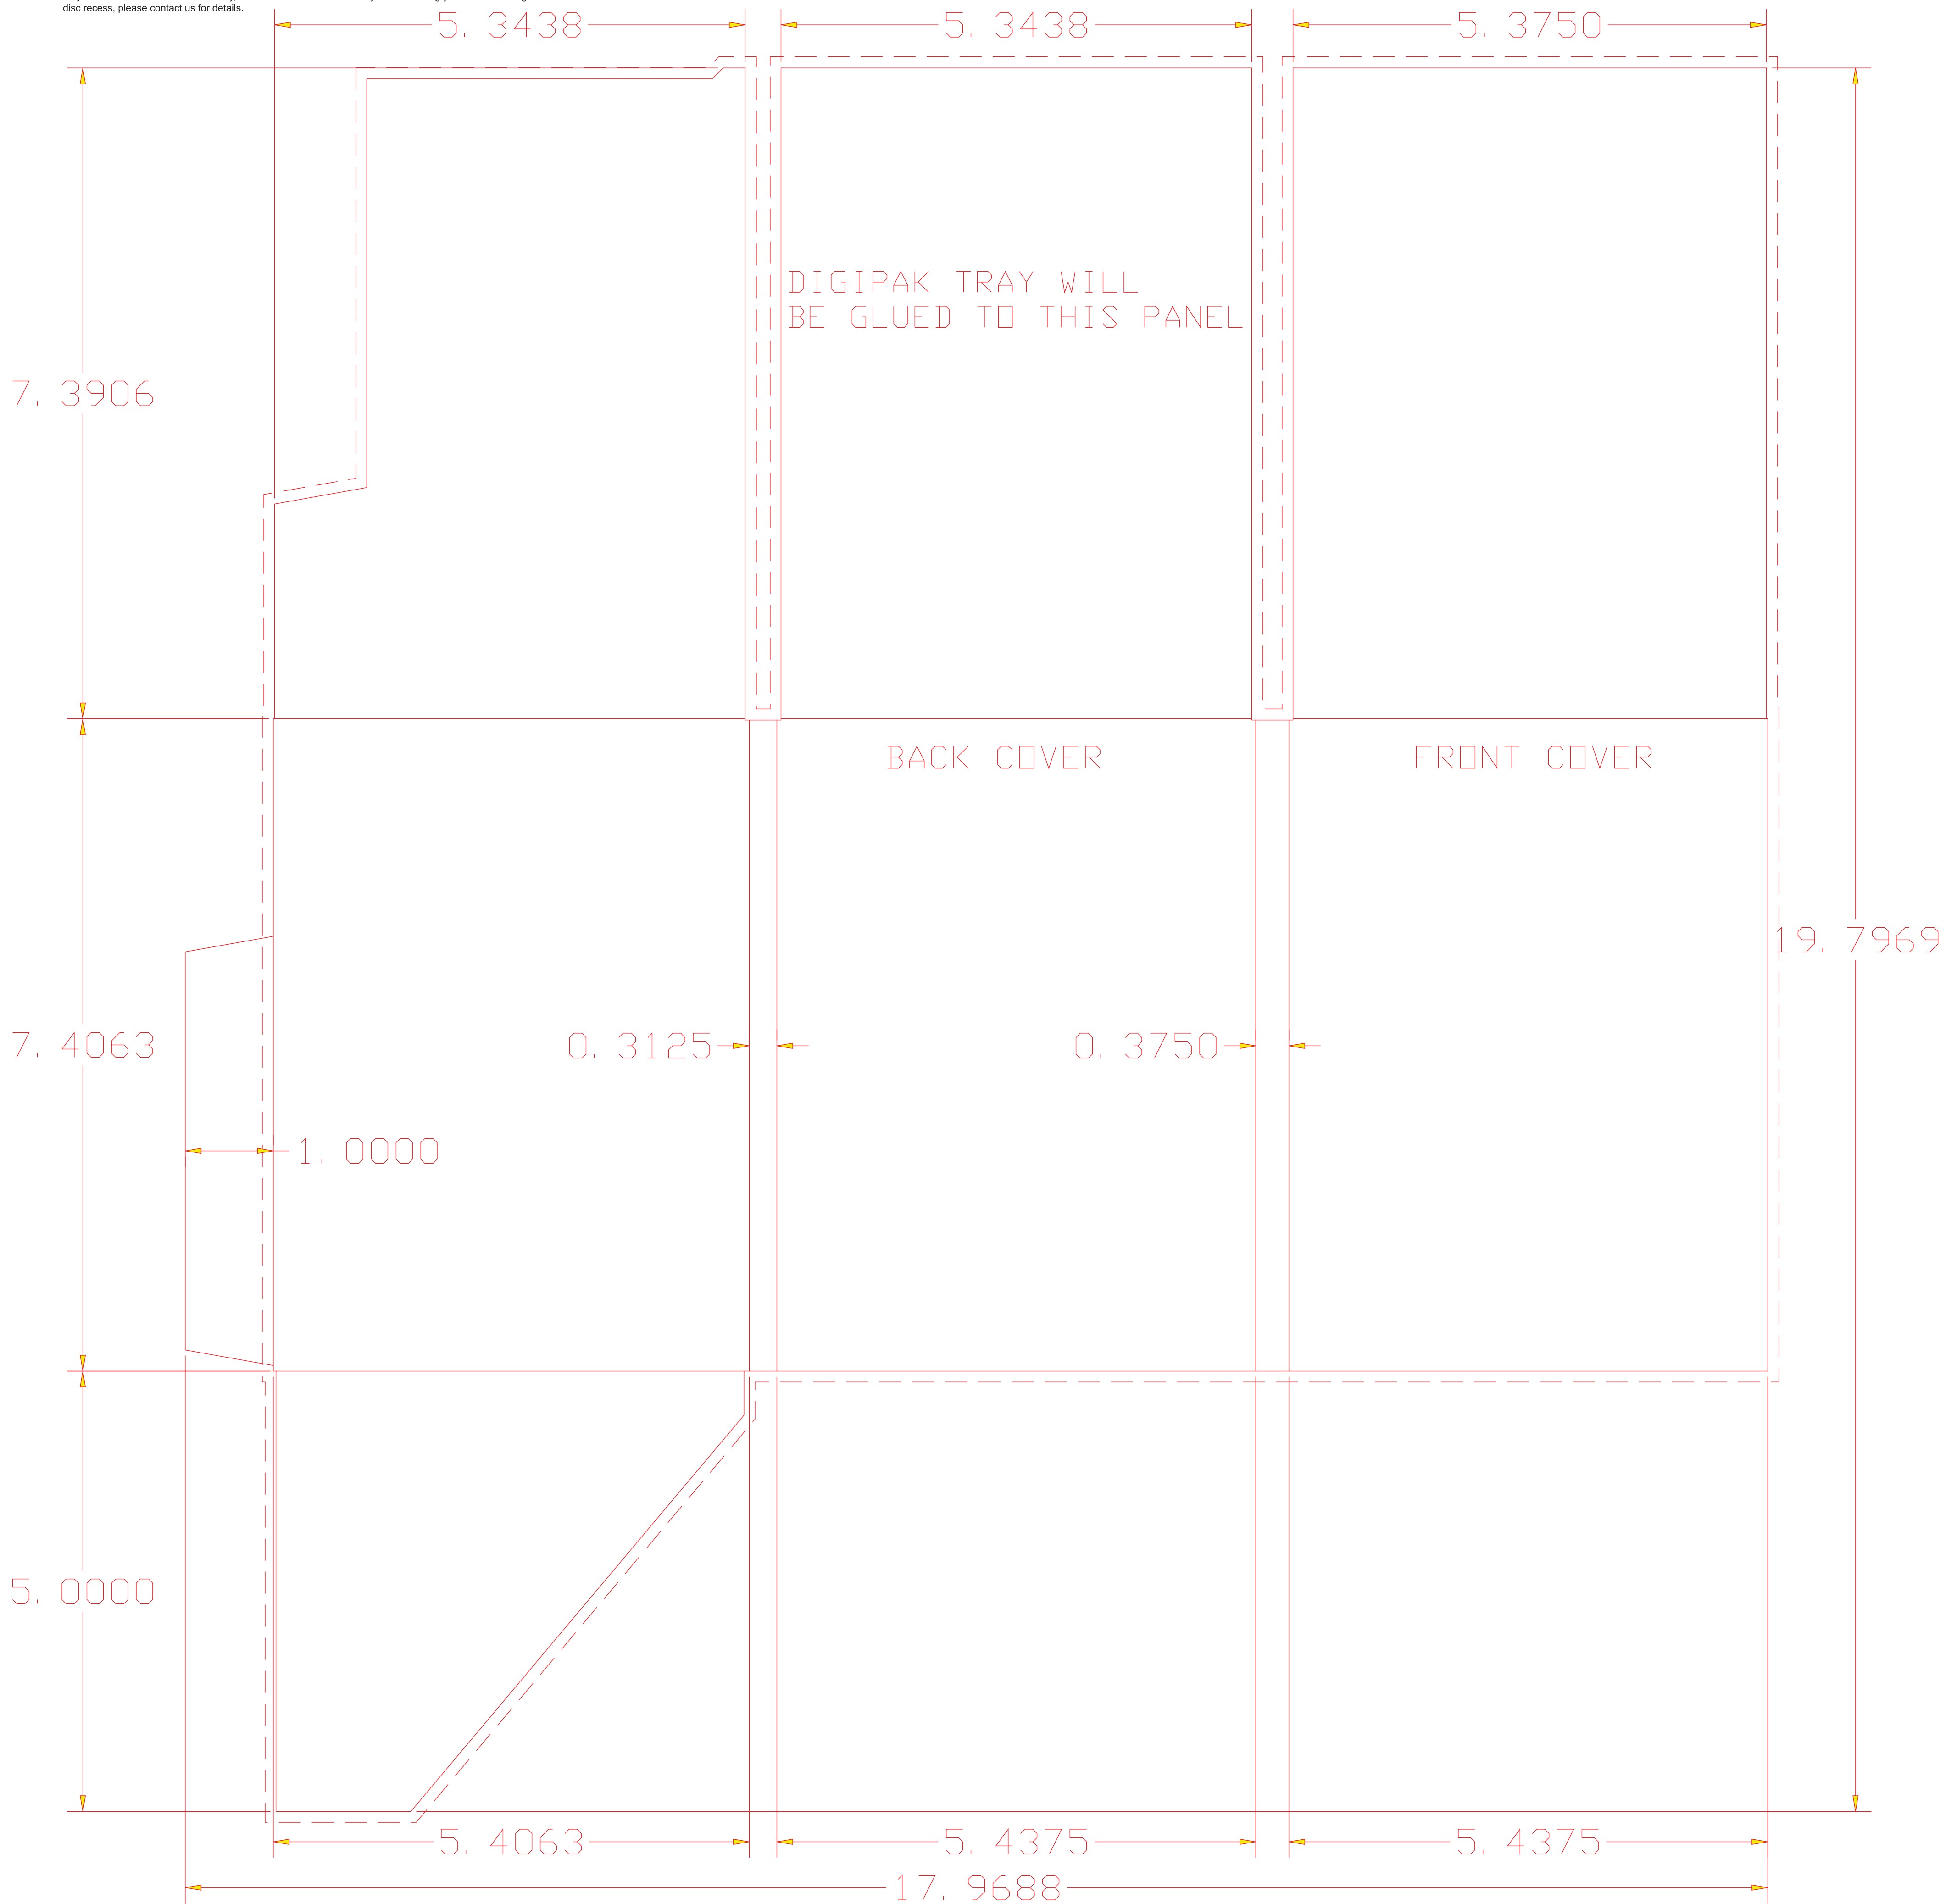

6 panel DVD DigiPak with Pocket (#25045)

NOTE: Depending on the type of plastic Digi-tray available when we run your order, the disc recess in the Digi-trays may be located in the center of the tray, or about 3/8" below center. If you are wanting your artwork to align with the disc recess, please contact us for details.

BLEED
Provide 1/4 - 1/2 inch bleed on all edges. ("Bleed" is the part of the artwork which extends past the template cut line.)

QUARK USERS:
Will need to set template picture box fill color to NONE.